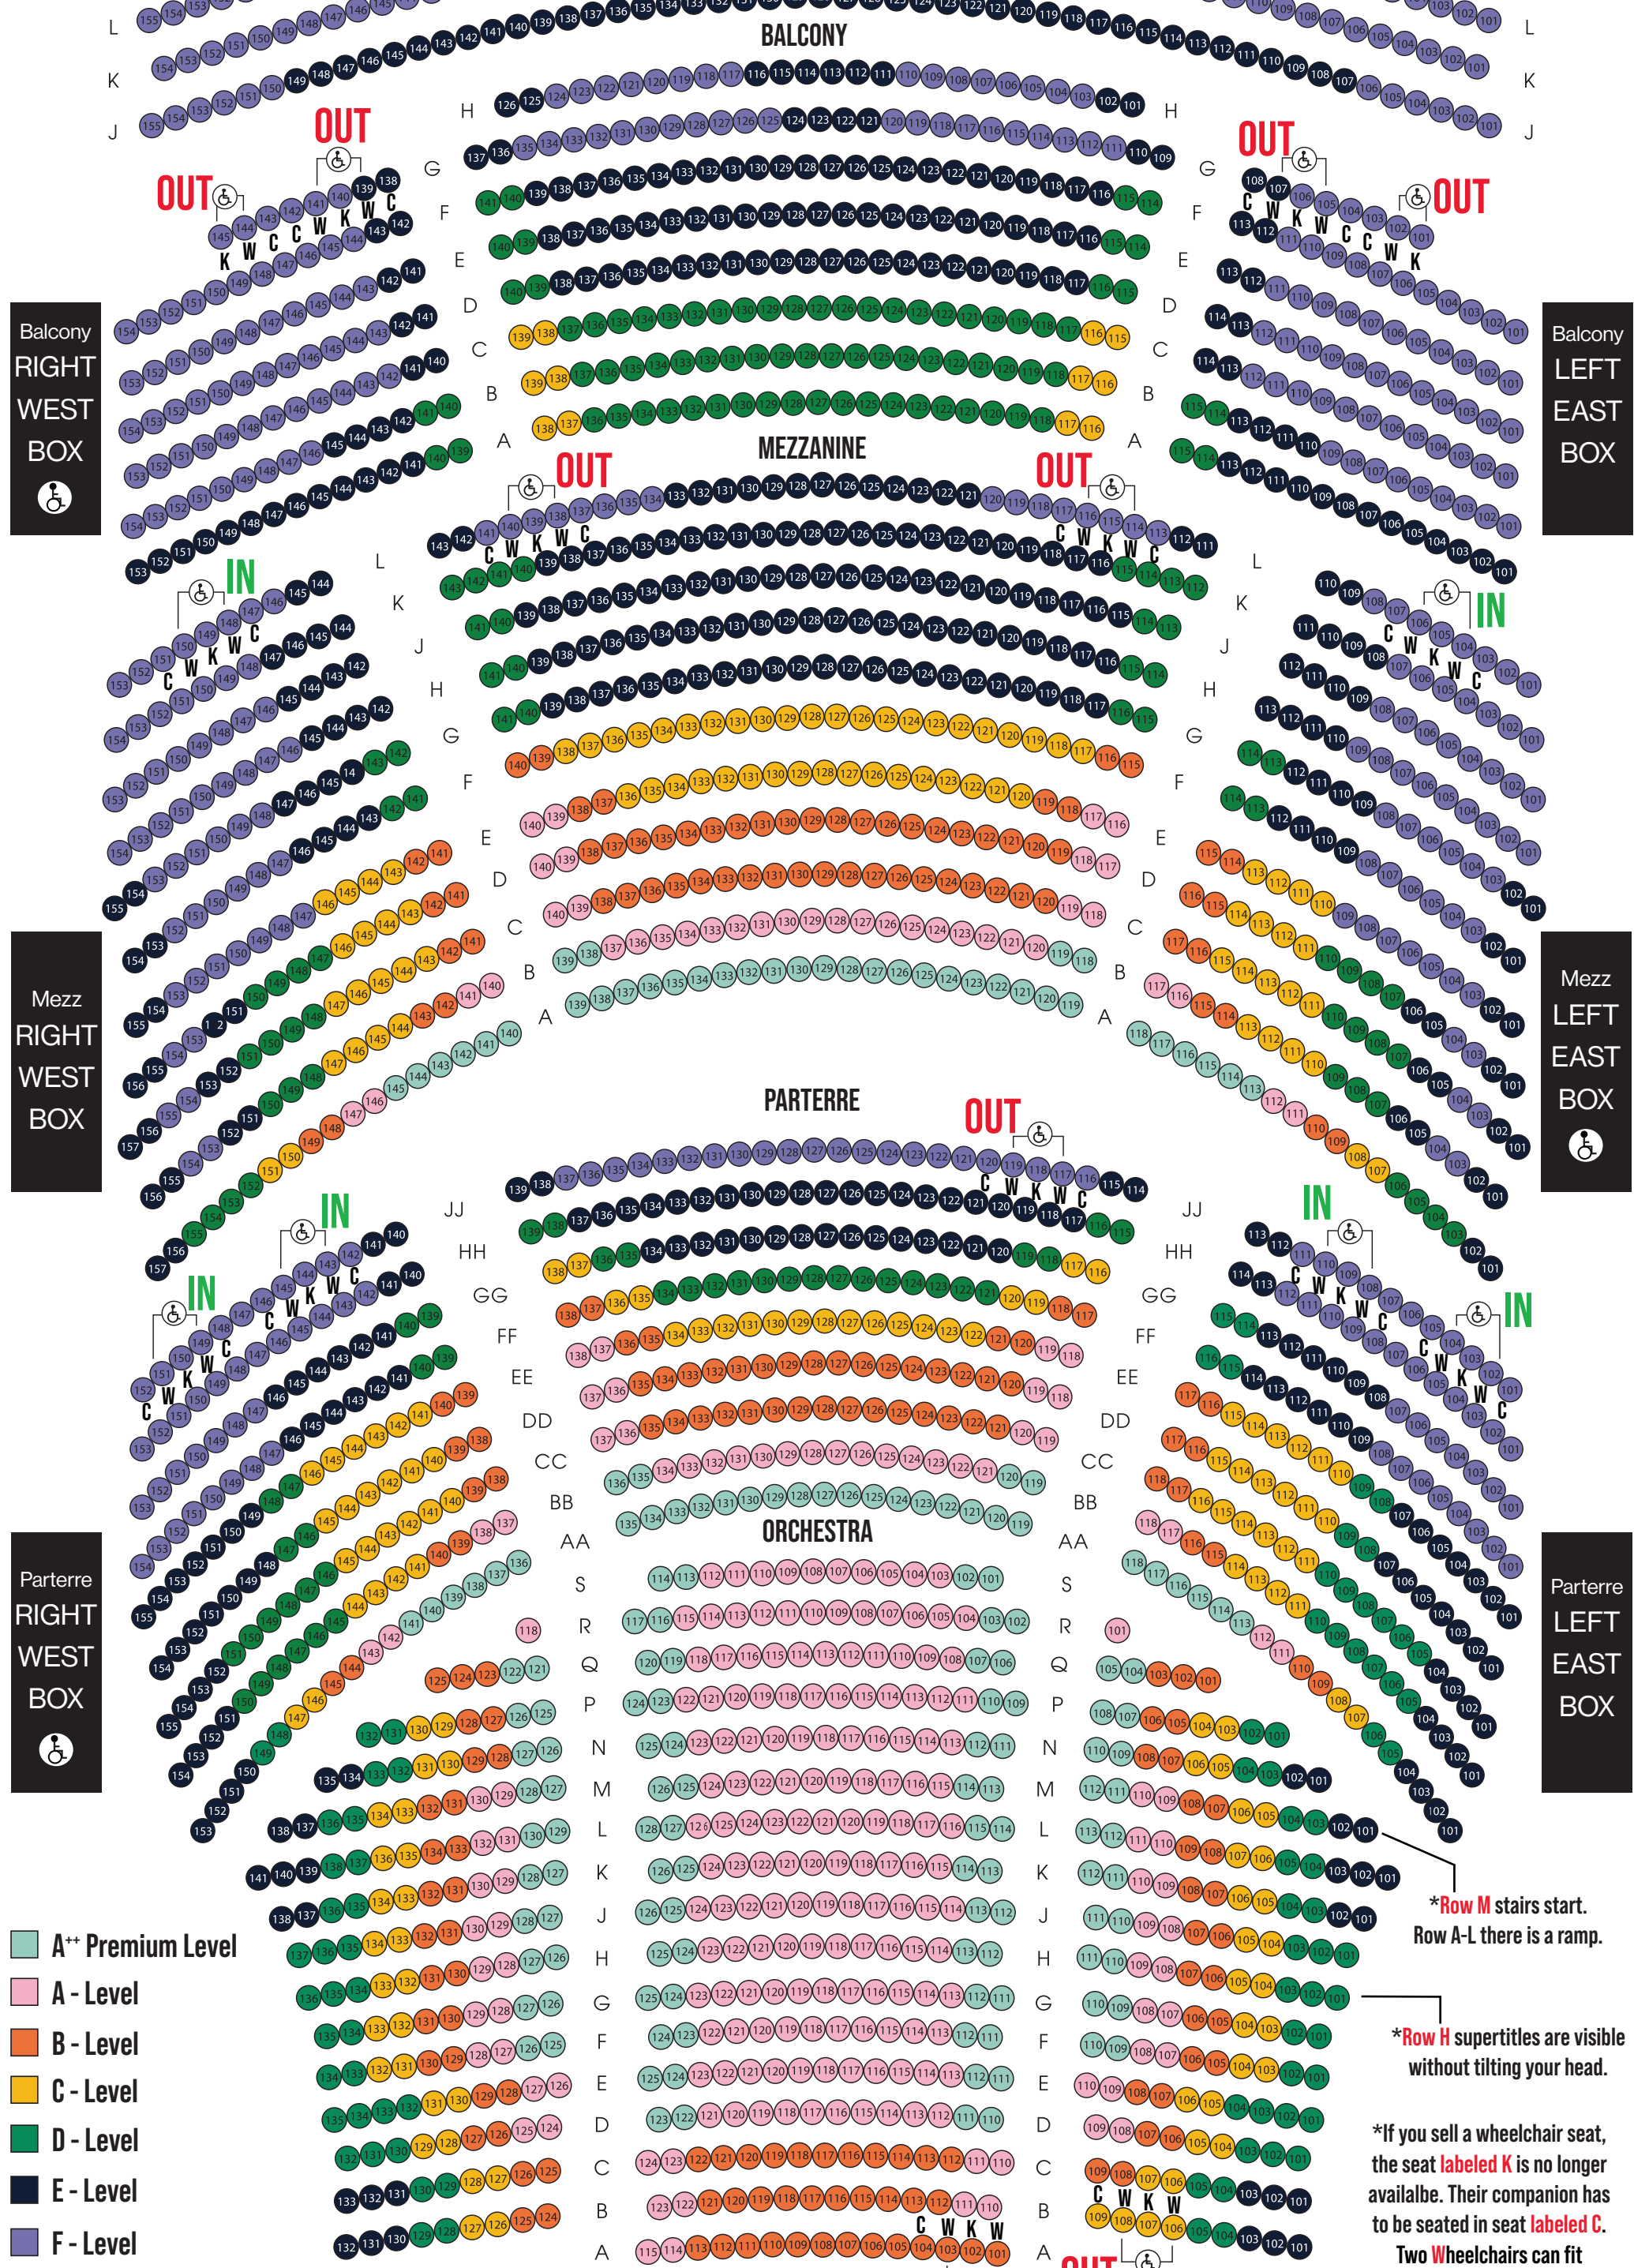

*IN means the sled is in with regular seats.
 NOT ready for a wheelchair. We have to give
 Vince a 24 hours notice to take the sled out.

UPPER BALCONY

*OUT means the sled with regular seats is out.
 The space is ready for wheelchairs.

Balcony
 RIGHT
 WEST
 BOX

Balcony
 LEFT
 EAST
 BOX

Mezz
 RIGHT
 WEST
 BOX

Mezz
 LEFT
 EAST
 BOX

Parterre
 RIGHT
 WEST
 BOX

Parterre
 LEFT
 EAST
 BOX

- A** Premium Level
- A - Level
- B - Level
- C - Level
- D - Level
- E - Level
- F - Level

STAGE LEFT

STAGE RIGHT

*Row M stairs start.
 Row A-L there is a ramp.

*Row H supertitles are visible
 without tilting your head.

*If you sell a wheelchair seat,
 the seat labeled K is no longer
 available. Their companion has
 to be seated in seat labeled C.
 Two Wheelchairs can fit
 in the space.