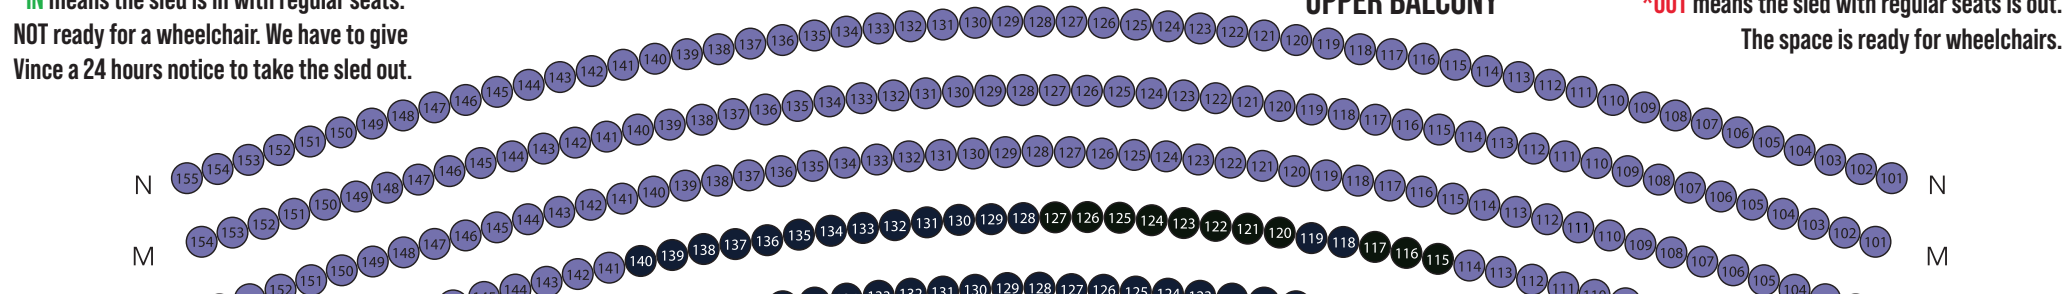

*IN means the sled is in with regular seats.
 NOT ready for a wheelchair. We have to give
 Vince a 24 hours notice to take the sled out.

UPPER BALCONY

*OUT means the sled with regular seats is out.
 The space is ready for wheelchairs.

Balcony
 RIGHT
 WEST
 BOX

Balcony
 LEFT
 EAST
 BOX

Mezz
 RIGHT
 WEST
 BOX

Mezz
 LEFT
 EAST
 BOX

Parterre
 RIGHT
 WEST
 BOX

Parterre
 LEFT
 EAST
 BOX

- A** Premium Level
- A - Level
- B - Level
- C - Level
- D - Level
- E - Level
- F - Level

STAGE LEFT

STAGE RIGHT

*Row M stairs start.
 Row A-L there is a ramp.

*Row H supertitles are visible
 without tilting your head.

*If you sell a wheelchair seat,
 the seat labeled K is no longer
 available. Their companion has
 to be seated in seat labeled C.
 Two Wheelchairs can fit
 in the space.